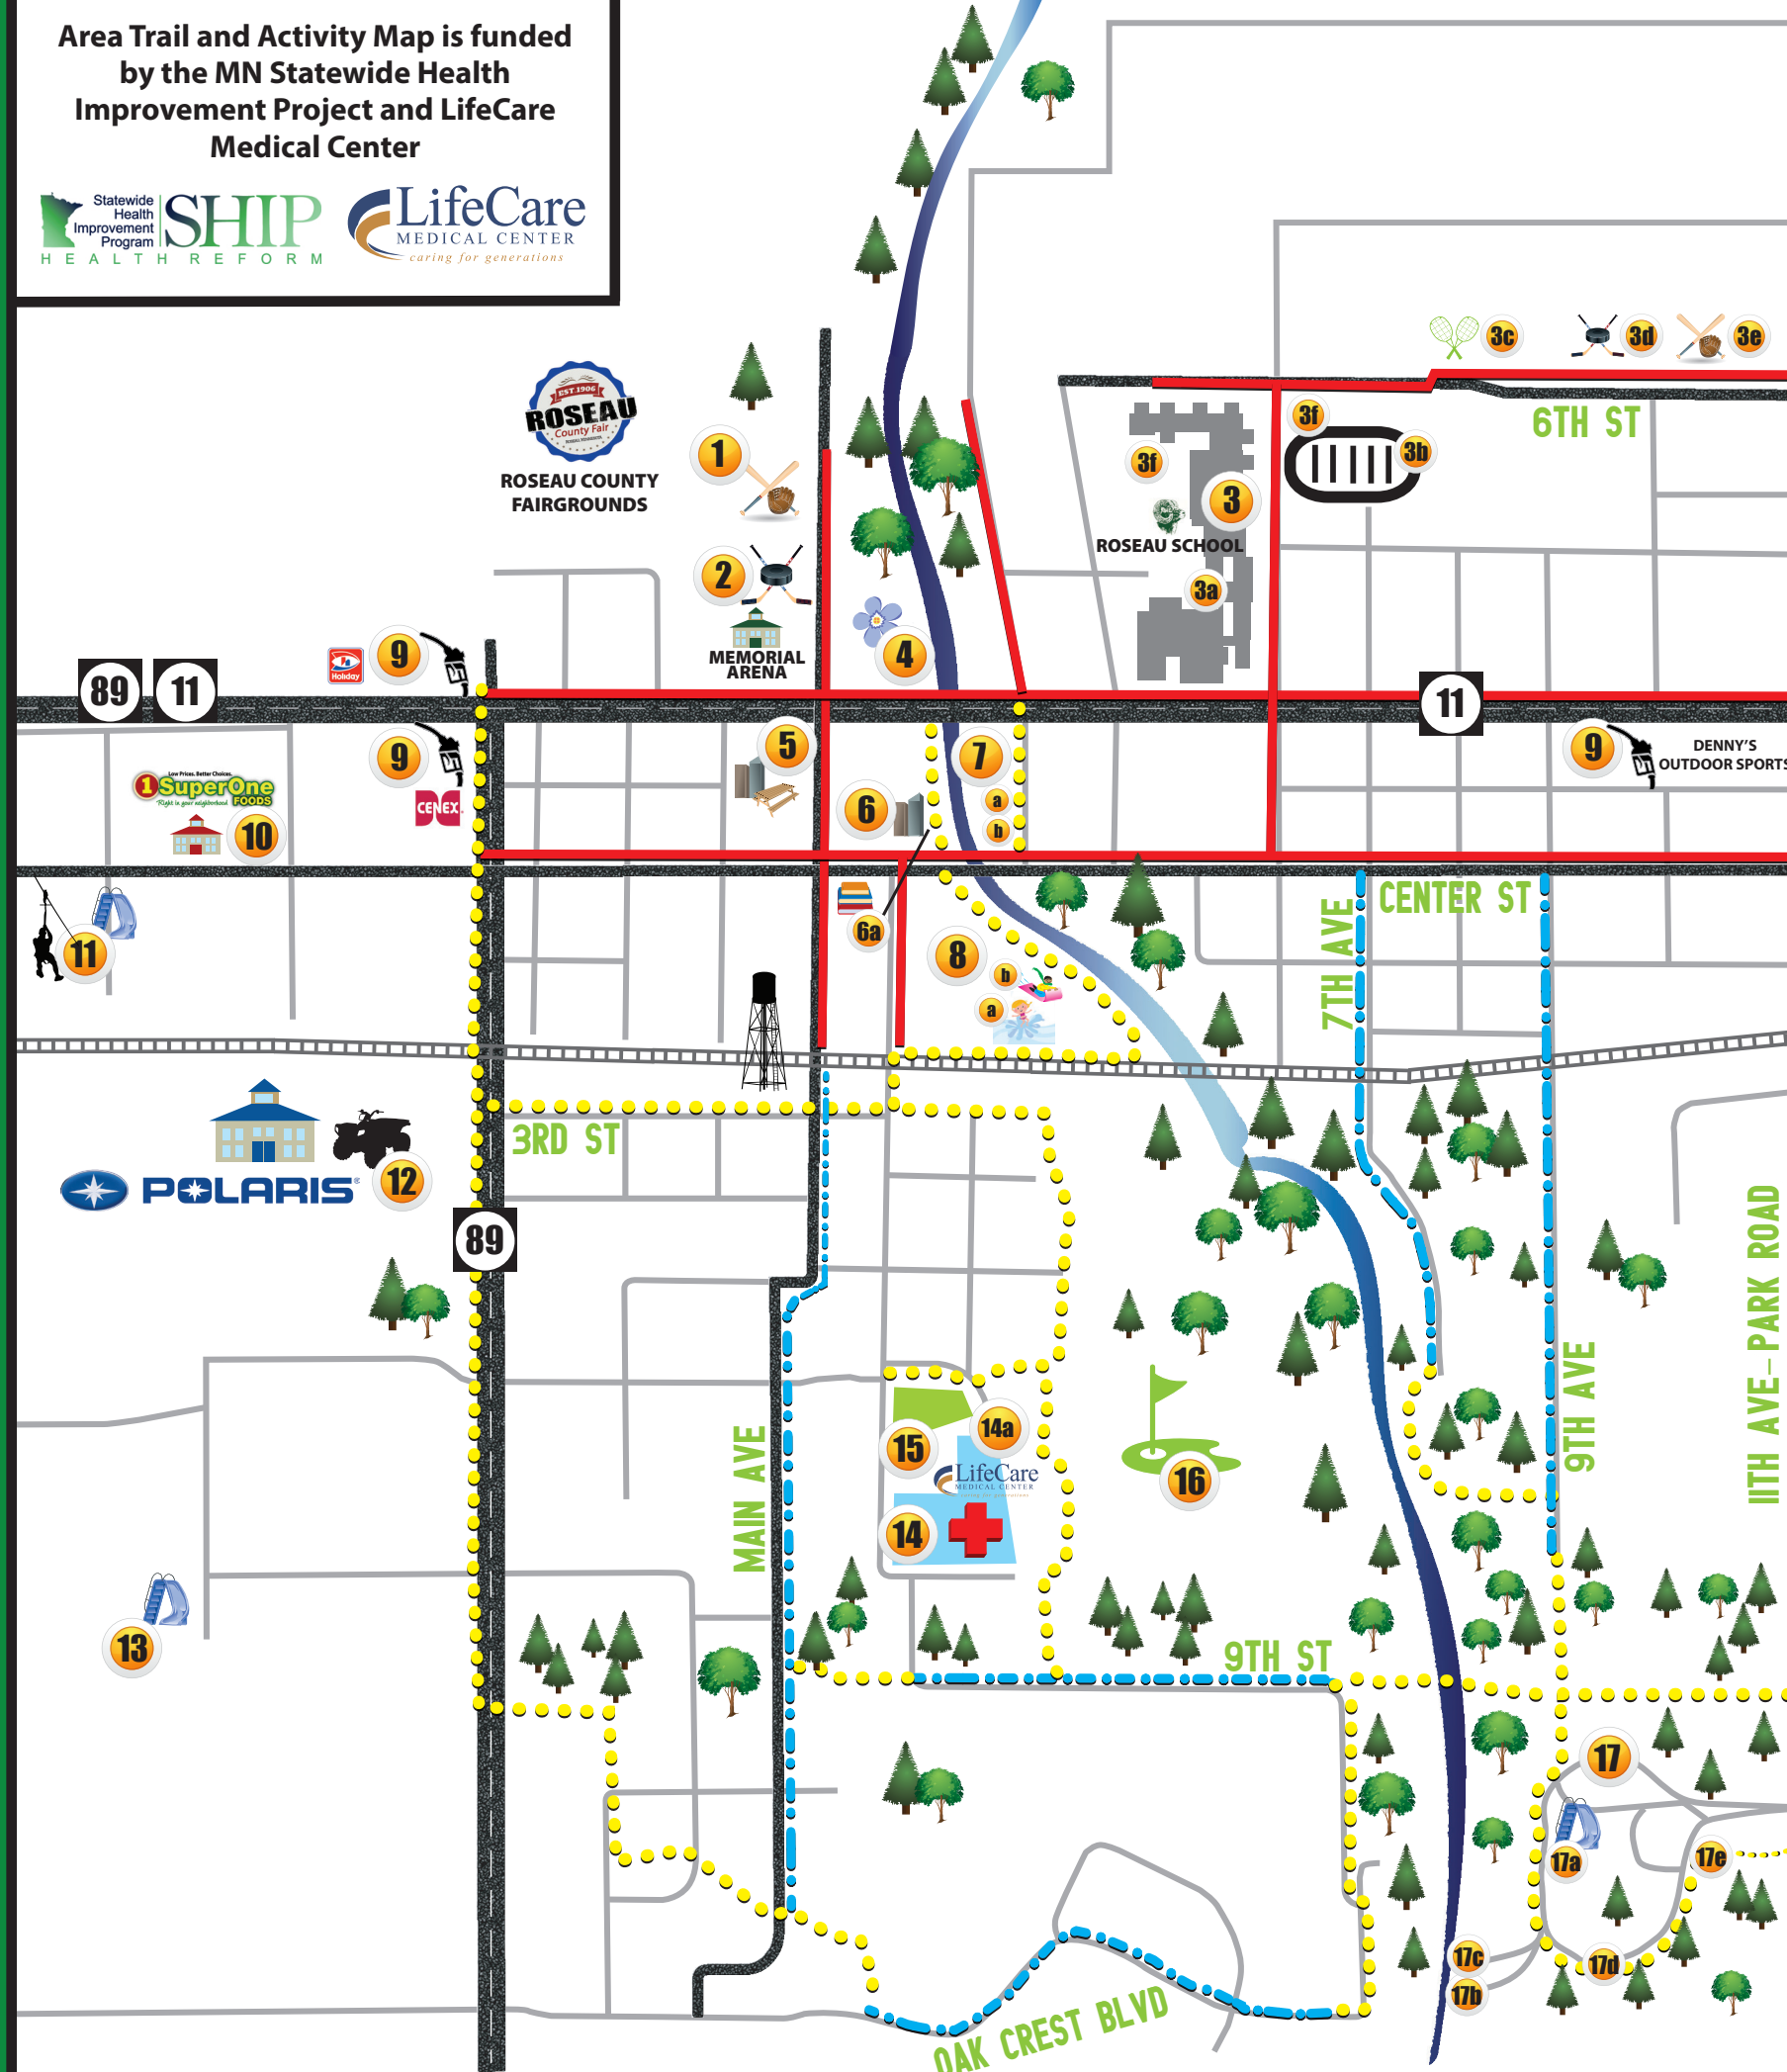

ROSEAU

trail & activity map

Area Trail and Activity Map is funded by the MN Statewide Health Improvement Project and LifeCare Medical Center

- 1 • Gilbertson Baseball Field
 - 2 • Memorial Arena/North Rink
 - 3 • Roseau School
 - a • Indoor Pool/Track/Fitness Center
 - b • Outdoor Track/Football Field
 - c • Tennis Court
 - d • Rams Sports Center/Ice Rink
 - e • Softball Field
 - f • School Playground
 - 4 • Mother's Memory Garden Park
 - 5 • Downtown/Pocket Park
 - 6 • City Center
 - a • Library/Museum
 - 7 • Riverview Gazebo Park
 - a • Civil Service Memorial
 - b • Veteran's Park
 - 8 • South Riverview Park
 - a • Future Splash Pad
 - b • Winter Sliding Hill
 - 9 • Convenience Store
 - 10 • SuperOne Foods
 - 11 • West Side Park/Zip Line
 - 12 • Polaris Industries
 - 13 • North Star Park
 - 14 • LifeCare Medical Center
 - a • 24/7 Wellness Center
 - 15 • Healing Garden
 - 16 • Oak Crest Golf Course
 - 17 • City Park
 - a • Playground/Picnic Shelter
 - b • Boat Launch
 - c • Fishing Pier
 - d • Campground
 - e • Parking/Mtn Bike/Diversion Trail Access
 - 18 • 6.5 Mile Mountain Bike Course
 - 19 • Pedestrian/Bike Trail
 - 20 • ATV Challenge Course/Trail
 - 21 • Birdwatching Interpretive Sites
 - 22 • Parking/Picnic Area
- Pedestrian/Bike Trail
— Sidewalk
— City Street Connection
— ATV/Motorized

DIVERSION TRAIL

located east of roseau, mn